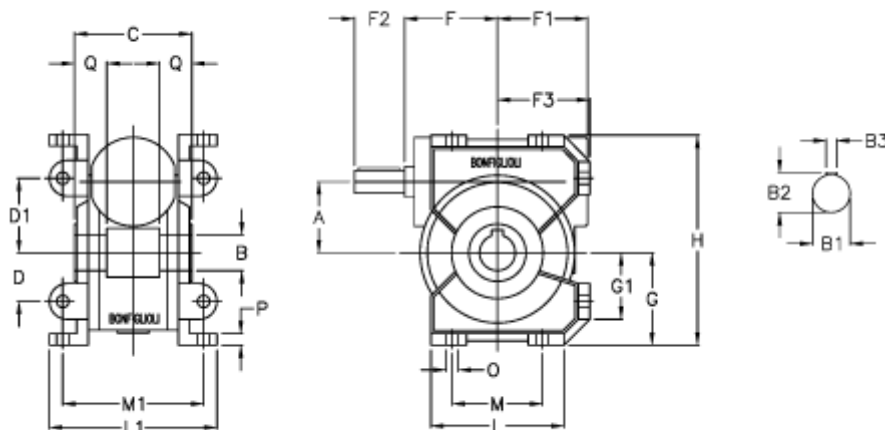

Article number: 3901044100000

Description: Worm gear with solid input shaft  
VF 44U-100-HS

## Measures

a = 44.6	Description = VF 44U-xx-HS	L = 80
B = 18	F = 54	L1 = 100
B1 = 11	F1 = 54	m = 52
B2 = 12.5	F2 = 30	M1 = 81.0
B3 = 4	F3 = 55.0	O = 8.5
C = 64	g = 55.0	P = 8
D = 29	G1 = 40.0	Q = 24.5
D1 = 46	H = 127.0	